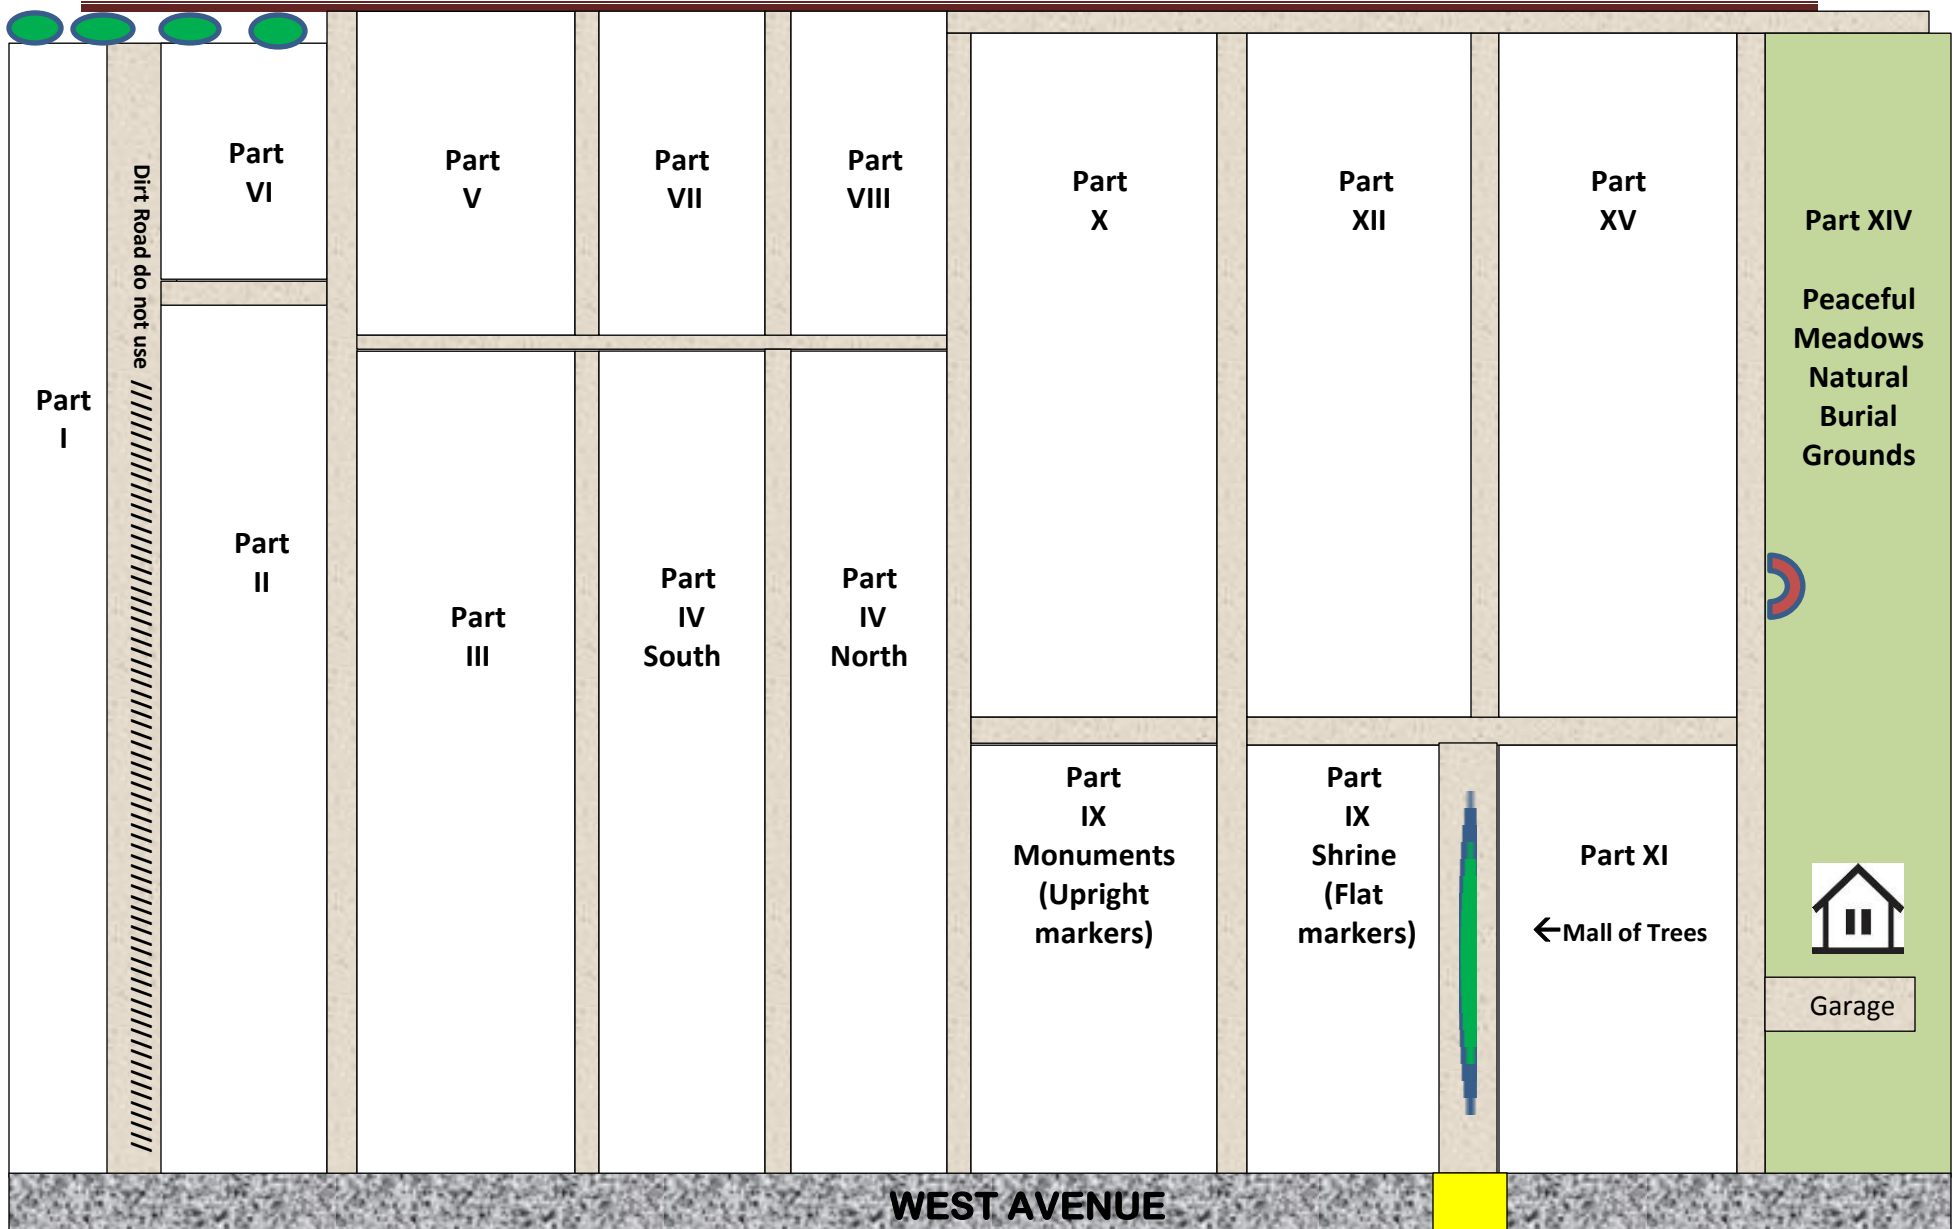

# St. Peter's Cemetery West Ave Saratoga Springs, NY

Currently selling in Part XII-Monument  
 Part IX- Shrine  
 Part XIV-Peaceful Meadows (Natural Burials)

- MAP KEY
-  =Cemetery Road
  -  = Main Entrance
  -  = Natural Burial Grounds Prayer Space
  -  = Trees